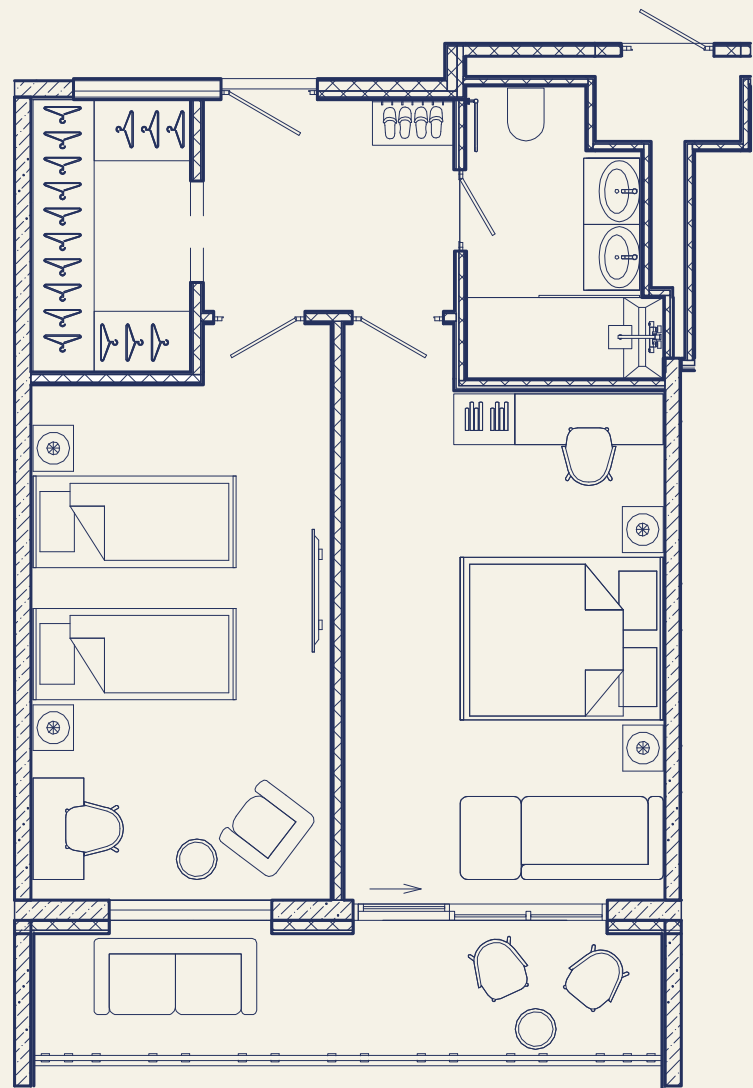

ФАМІЛІ С БАЛКОНОМ

53,2 м²

94 номера
корпус Select 1