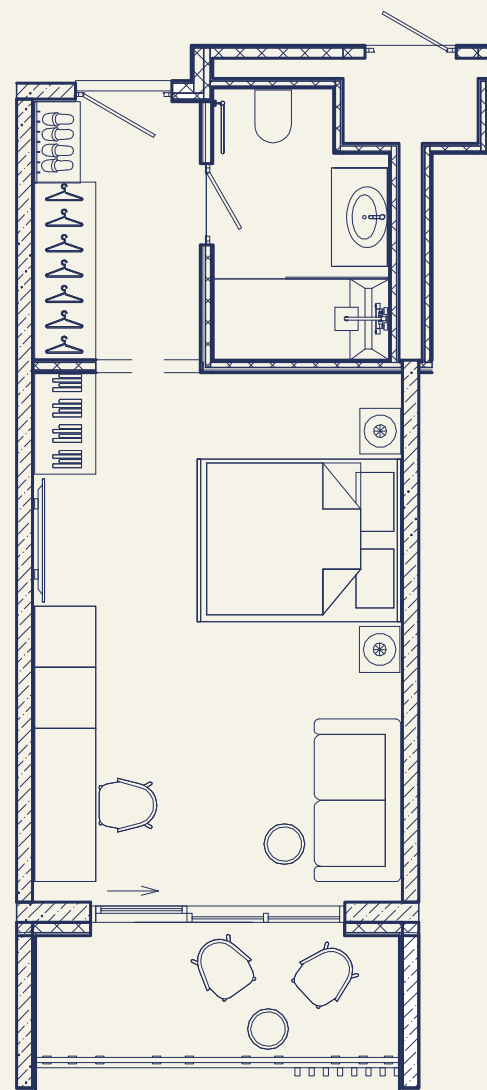

Ритейл зона

РЕСТОРАН

АКВАПАРК

СПА

РАЗВЛЕЧЕНИЯ ДЛЯ ДЕТЕЙ

HOMERA

SUPERIOR С БАЛКОНОМ

31,39 м²

A white, rectangular, wall-mounted sink with a modern, minimalist faucet. A small, cylindrical soap dispenser is placed on the right side of the sink. The sink is set against a wall of light-colored stone tiles.